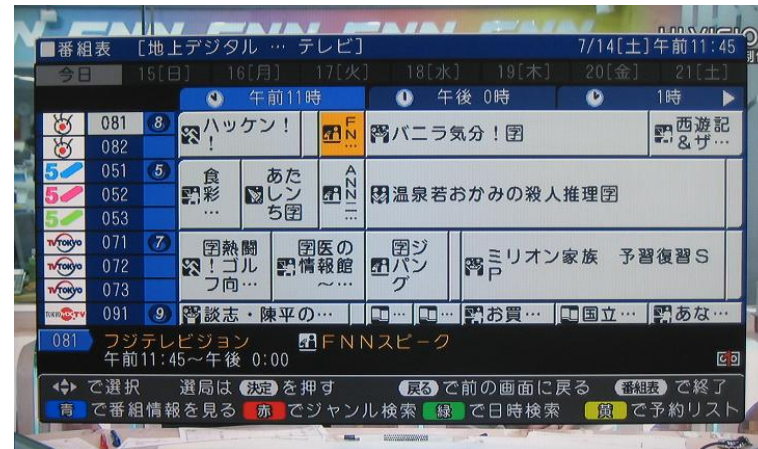

EPG(3)

- Broadcaster sends program-info data as SI (Service Information) data.
- How to display program data is up to receivers.

DiBEG