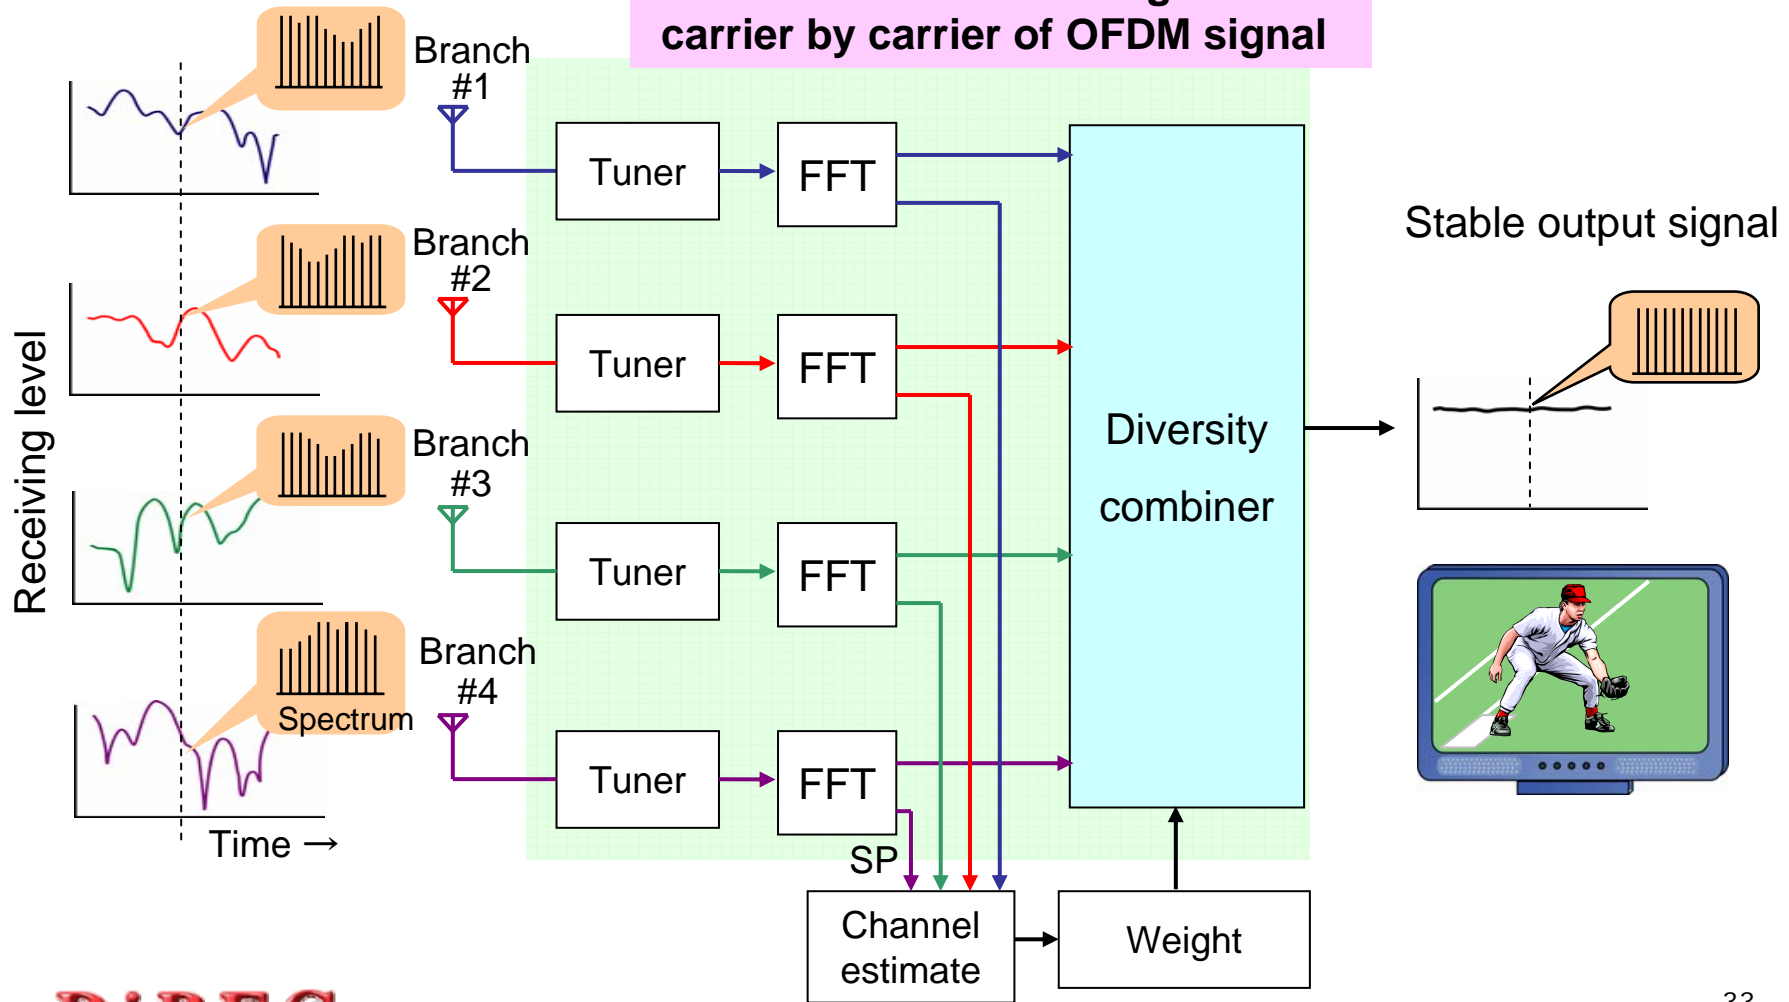

***No subscription fee
and
Powerful terrestrial
television contents***

***Unique & Unparalleled
Feature in the world !***

DiBEG

Digital broadcasting experts group

HDTV Mobile Reception

*HDTV can be watched even in a moving vehicle
by using space diversity technology.*

DiBEG

Digital broadcasting experts group

Diversity reception system

Maximal Ratio Combining with carrier by carrier of OFDM signal

Comparison between Digital and Analog

Comparison experiment between digital and analog TV on a mobile environment.