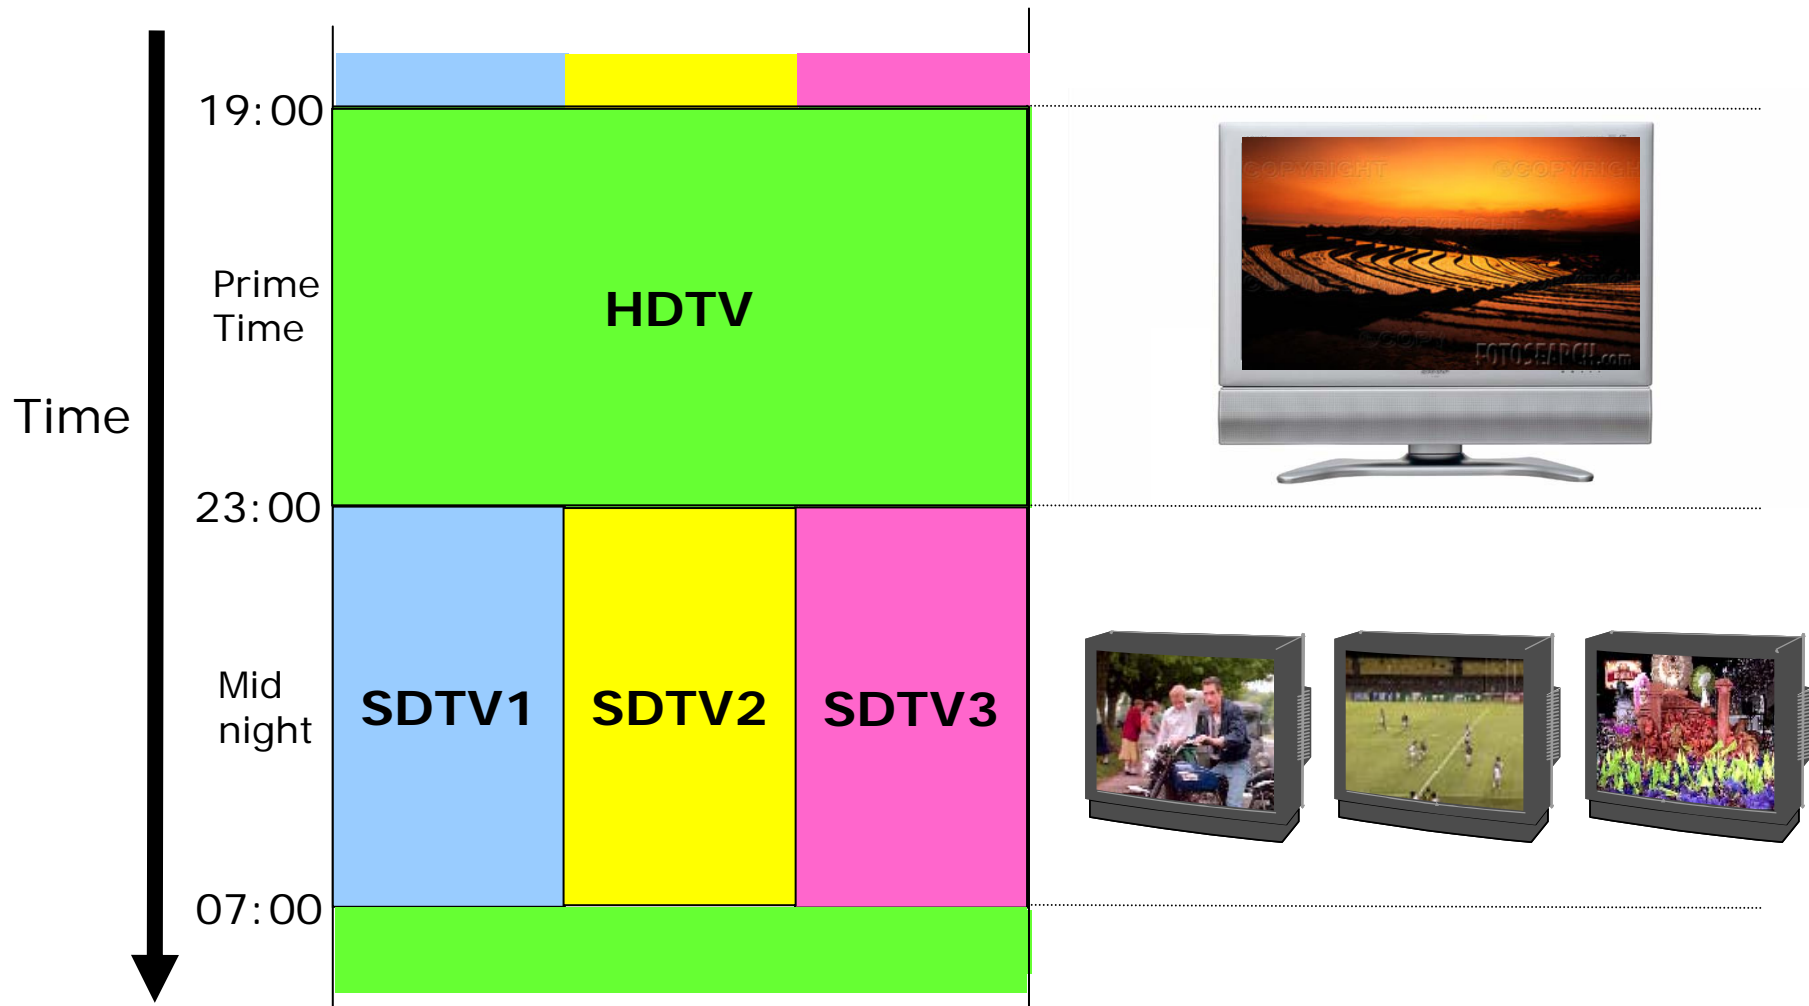

Flexible Programming

DiBEG

Digital broadcasting experts group