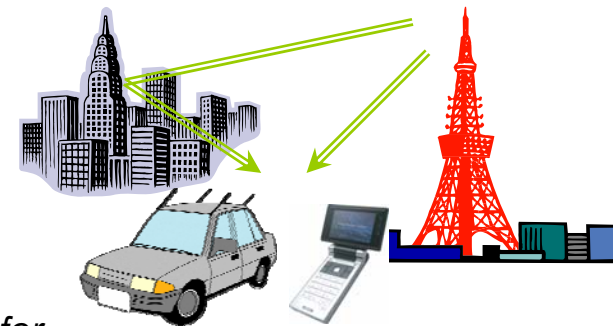

Features of ISDB-T system

TV station

Support three reception types within one channel

Mobile Reception

1 segment

Handheld terminal

HD Mobile Reception

12 or 1 segment

Receiver in Vehicle
(diversity reception)

Stationary Reception

12 segments

Home Receiver

DiBEG

Powerful applications

HDTV

- High quality image on wide screen and CD quality sound.

Data broadcasting

- Local news and weather forecast for viewers at any time.

Mobile accesses

- Transmission service to Mobile accesses

Multi-channel program

- Standard quality multi-channel service

DiBEG

Digital broadcasting experts group