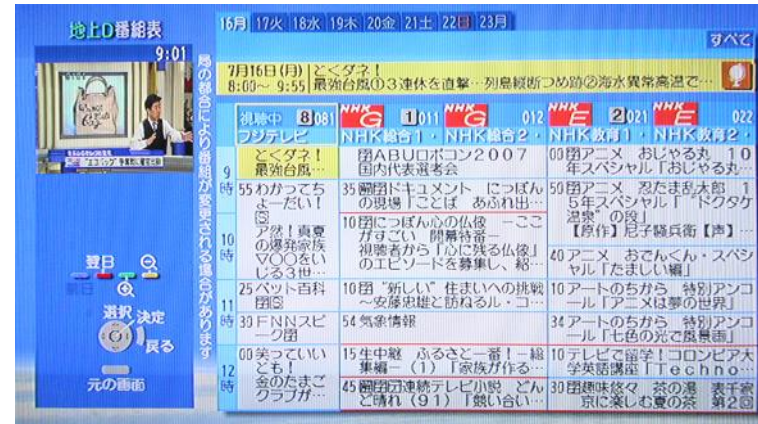

EPG(3)

- Broadcaster sends program-info data as SI (Service Information) data.
- How to display program data is up to receivers.

DiBEG