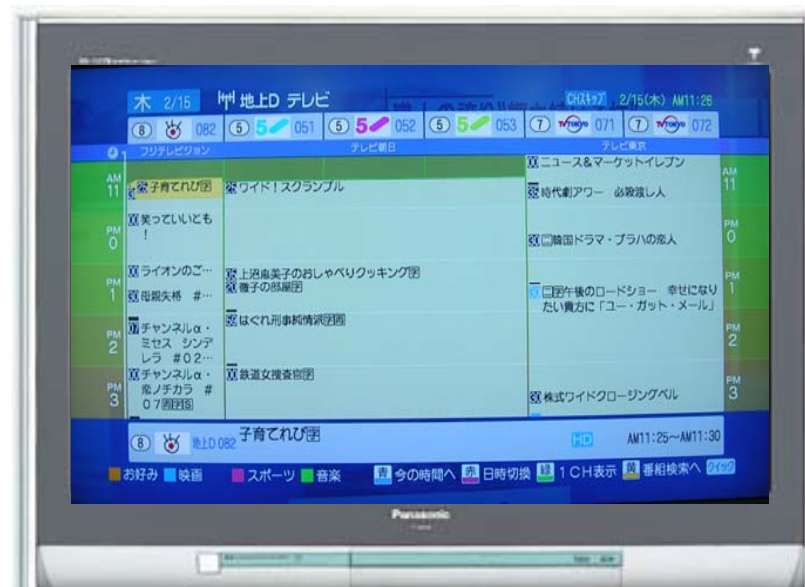

■ An Electronic Program Guide (EPG) is an interactive schedule of current and upcoming programs that a viewer can display on-screen simply by pressing a button on his remote control unit.

DiBEG

Digital broadcasting experts group