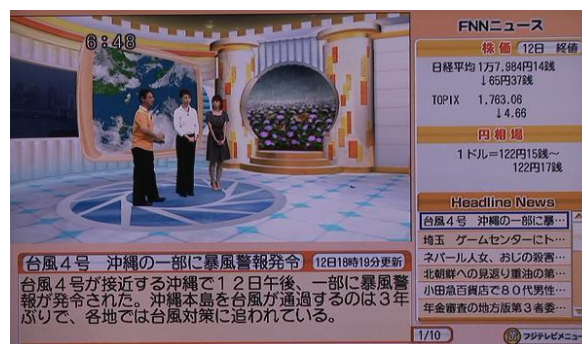

Local weather forecast

Local news

Traffic Information

Data broadcasting (2)

Basic page format

Present time and date

Buttons to select contents

Local weather information