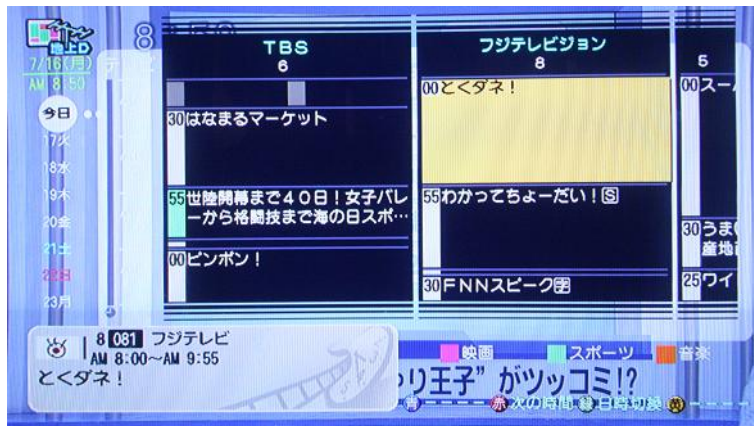

EPG(3)

- Broadcaster sends program-info data as SI (Service Information) data.
- How to display program data is up to receivers.

DiBEG