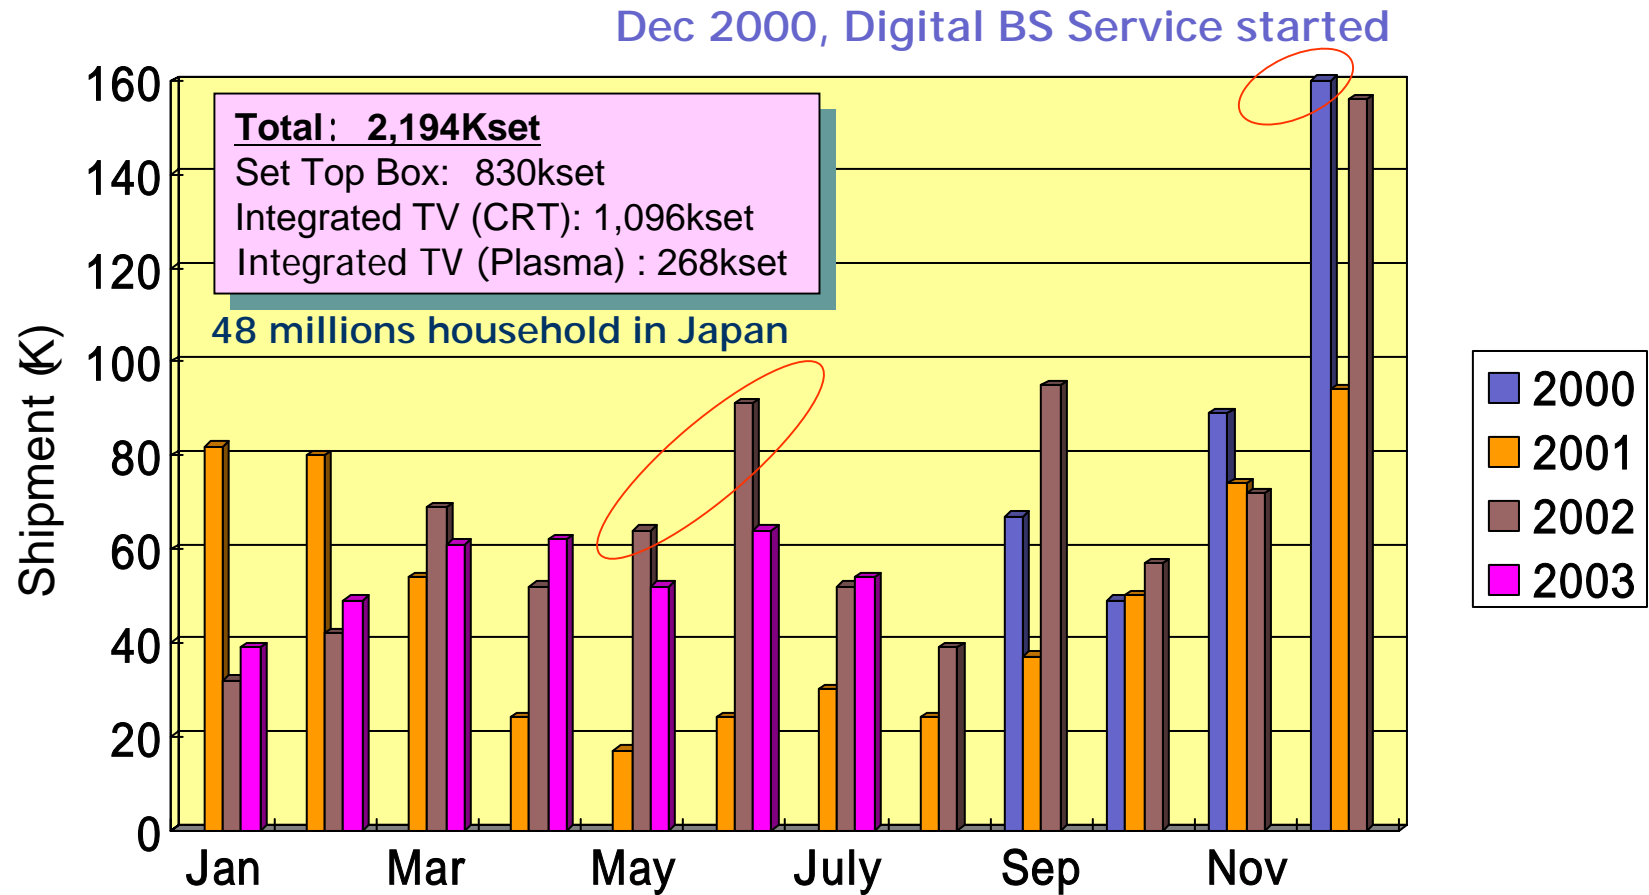

Sales of Digital TV(I SDB-S)

June 2003, FIFA World Cup was held in Korea and Japan

Frequency Circumstance in Japan and Analogue Channel Re-arrangement

Schedule for Roll-Out of Digital Terrestrial Broadcasting