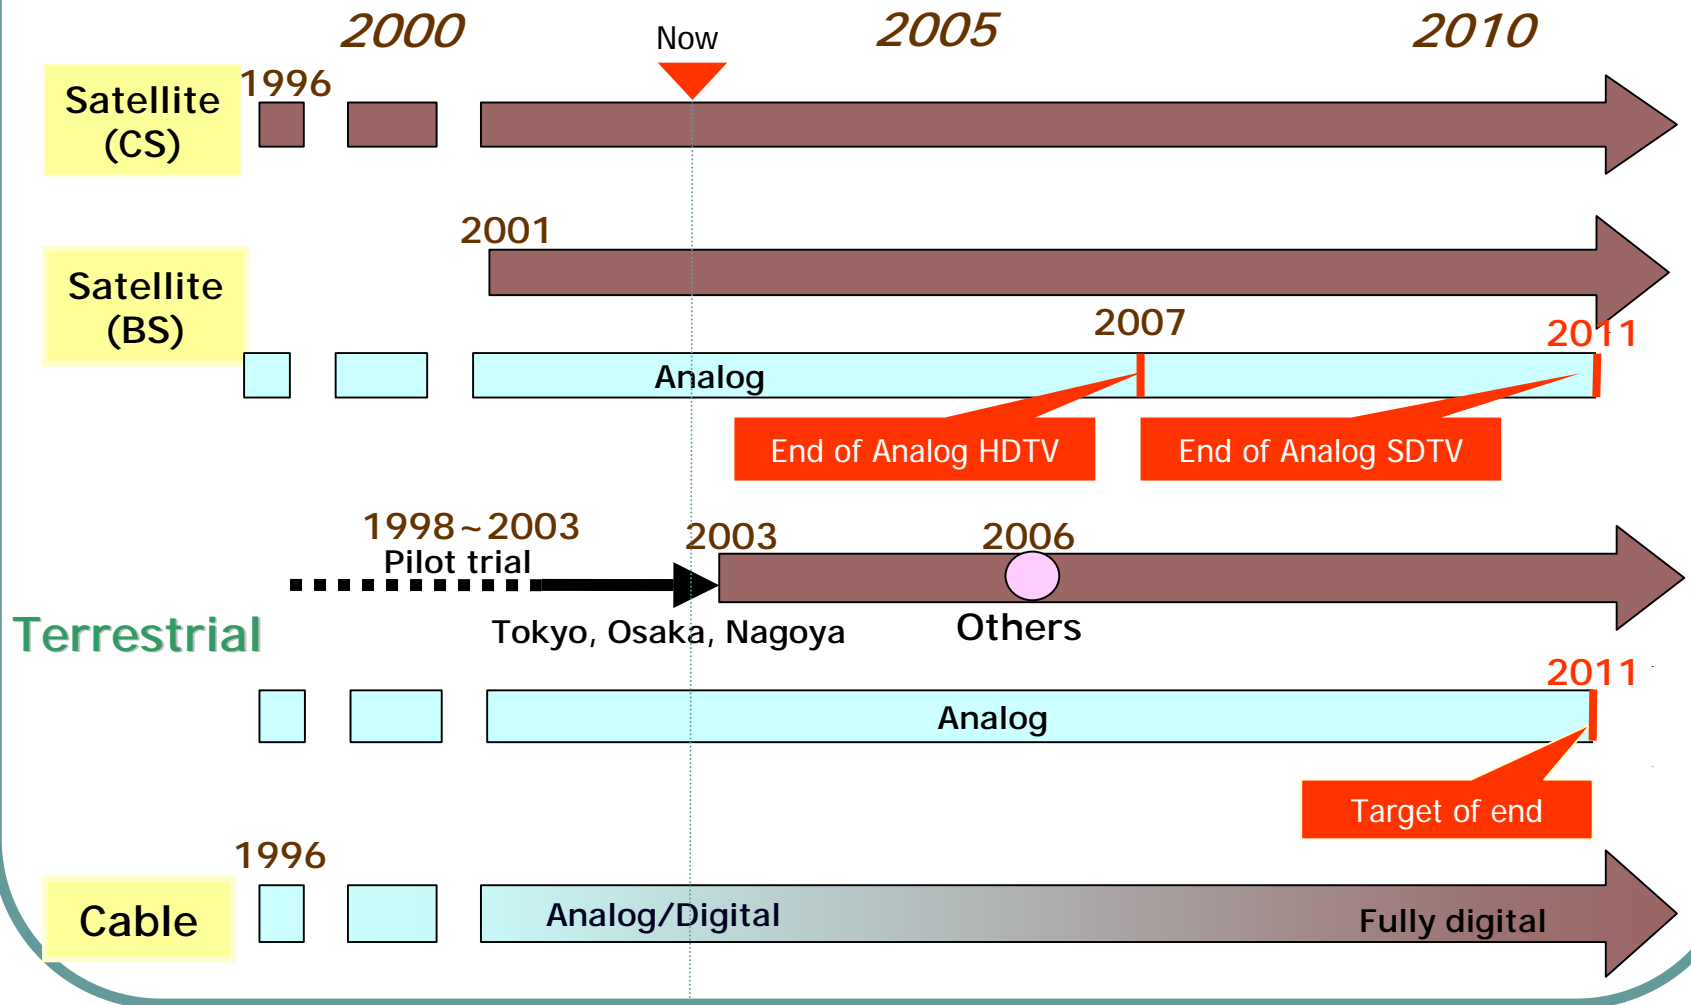

Recent Topics on Digital Terrestrial TV Broadcasting in Japan

Sep. 3, 2003

Makoto KAIJIMA

Toshiba Corporation

Chairman of DiBEG

<http://www.dibeg.org/>

Schedule of Digital Broadcasting in Japan

More than 2millions Digital TV receivers

Sales of Digital TV(I SDB-S)

June 2003, FIFA World Cup was held in Korea and Japan

Frequency Circumstance in Japan and Analogue Channel Re-arrangement

Schedule for Roll-Out of Digital Terrestrial Broadcasting

- Digital terrestrial broadcasting will begin in the three major metropolitan areas of Tokyo, Osaka, and Nagoya in **December 2003**.
- The government's plan describes a schedule for broadcasting to have started in all major cities by the **end of 2006**, and for current analog broadcasts to have been completely replaced with digital broadcasting by **July 2011**.
- In view of the launch of digital terrestrial broadcasting, an analog-to-analog shift (Re-arrangement of analogue TV channels) has already started last February. This shift changes the frequencies used by analog terrestrial broadcasting to secure the channels needed for digital broadcasting.