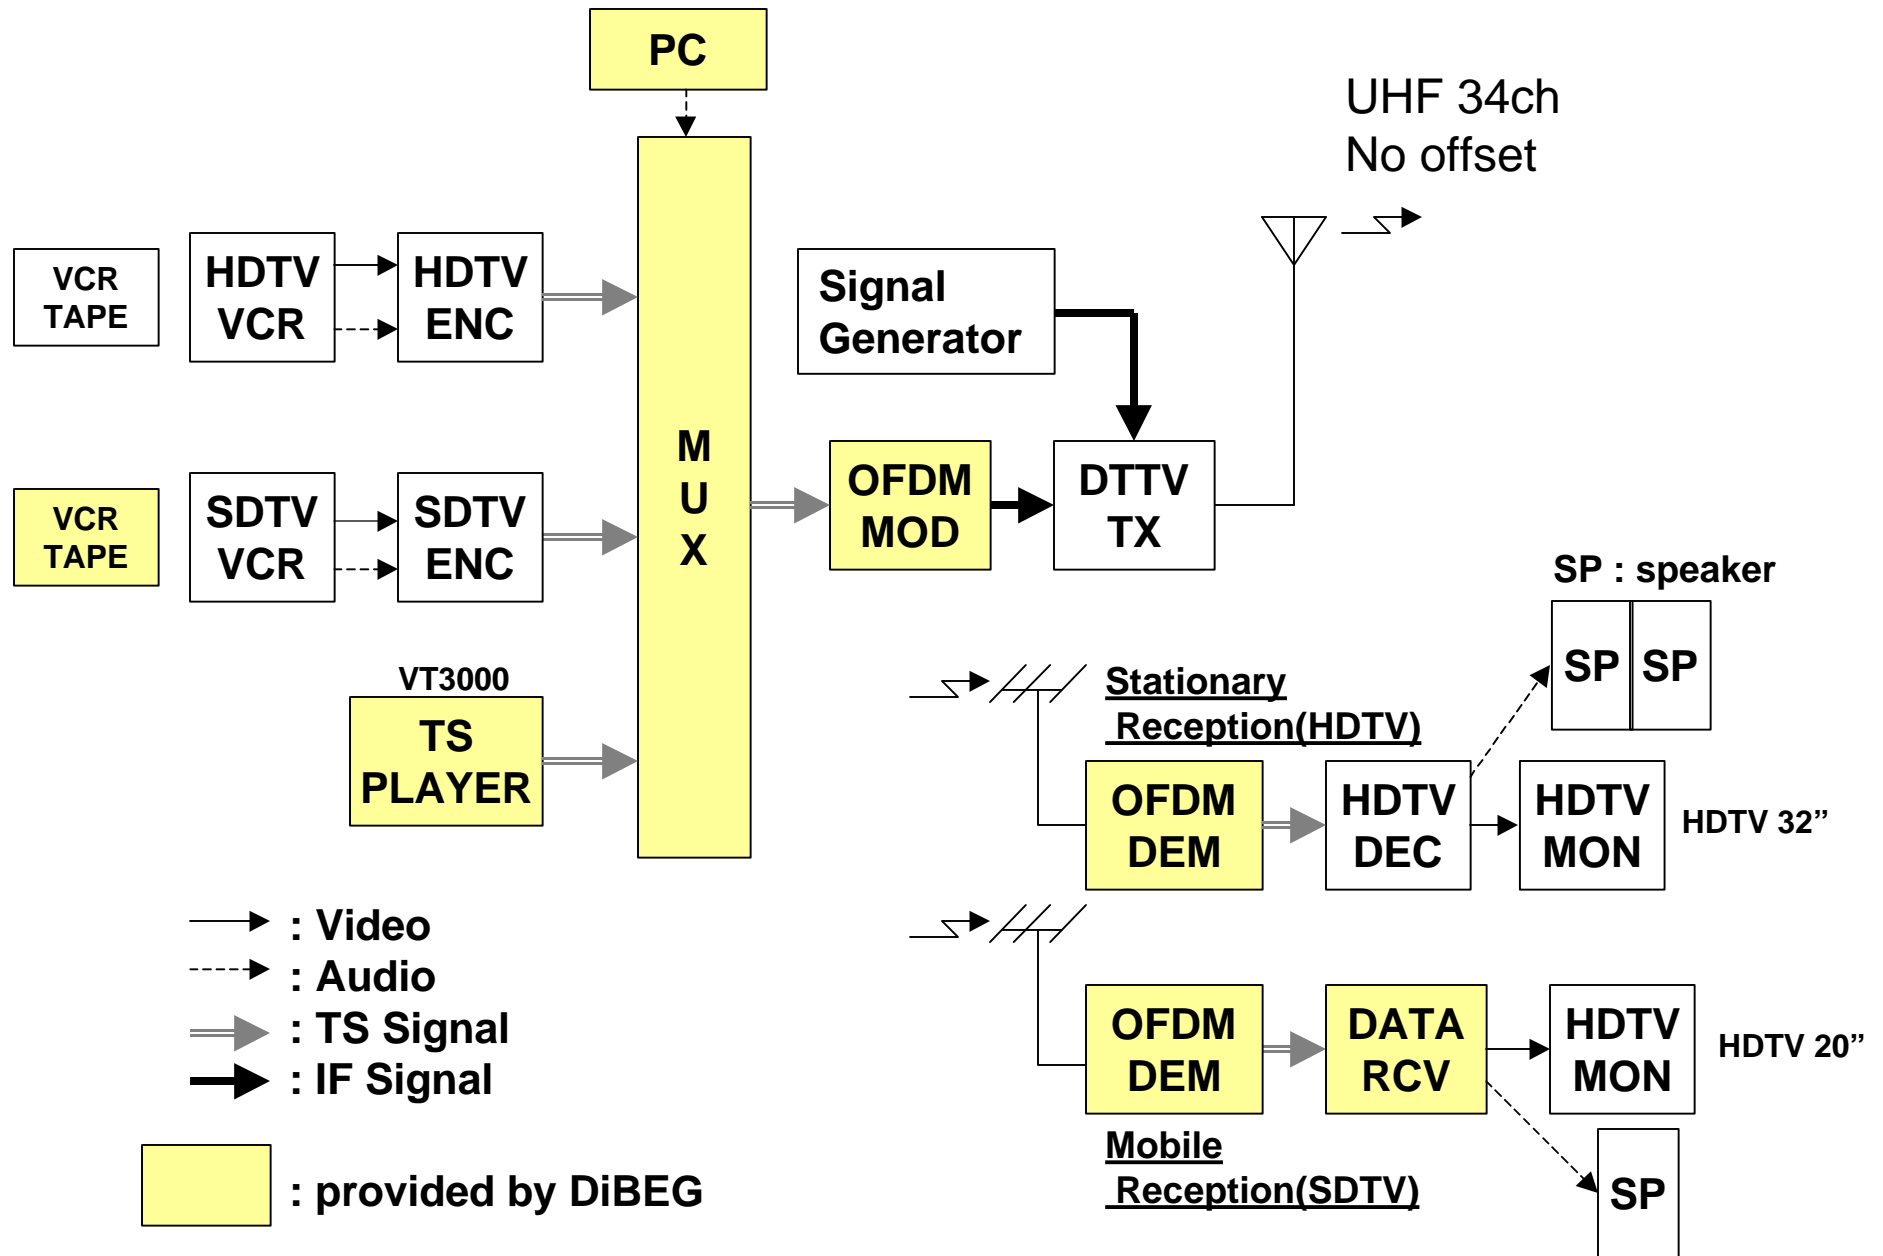

HDTV & SDTV+data Demonstration System

Transmission Parameters of Demonstration

Carrier Mode : 2 (4k), Guard interval = 1/32

- Layer A -

HDTV : 64QAM, FEC = 7/8, Interleave = 4, Used segment = 10

Bit rate: Video = 17.0Mbps, Audio(AC-3) = unconfirmed

- Layer B -

SDTV+data : 16QAM, FEC = 2/3, Interleave = 4, Used segment = 3

Bit rate: Video = 2.1Mbps, Audio = 96kbps, Data = 256kbps