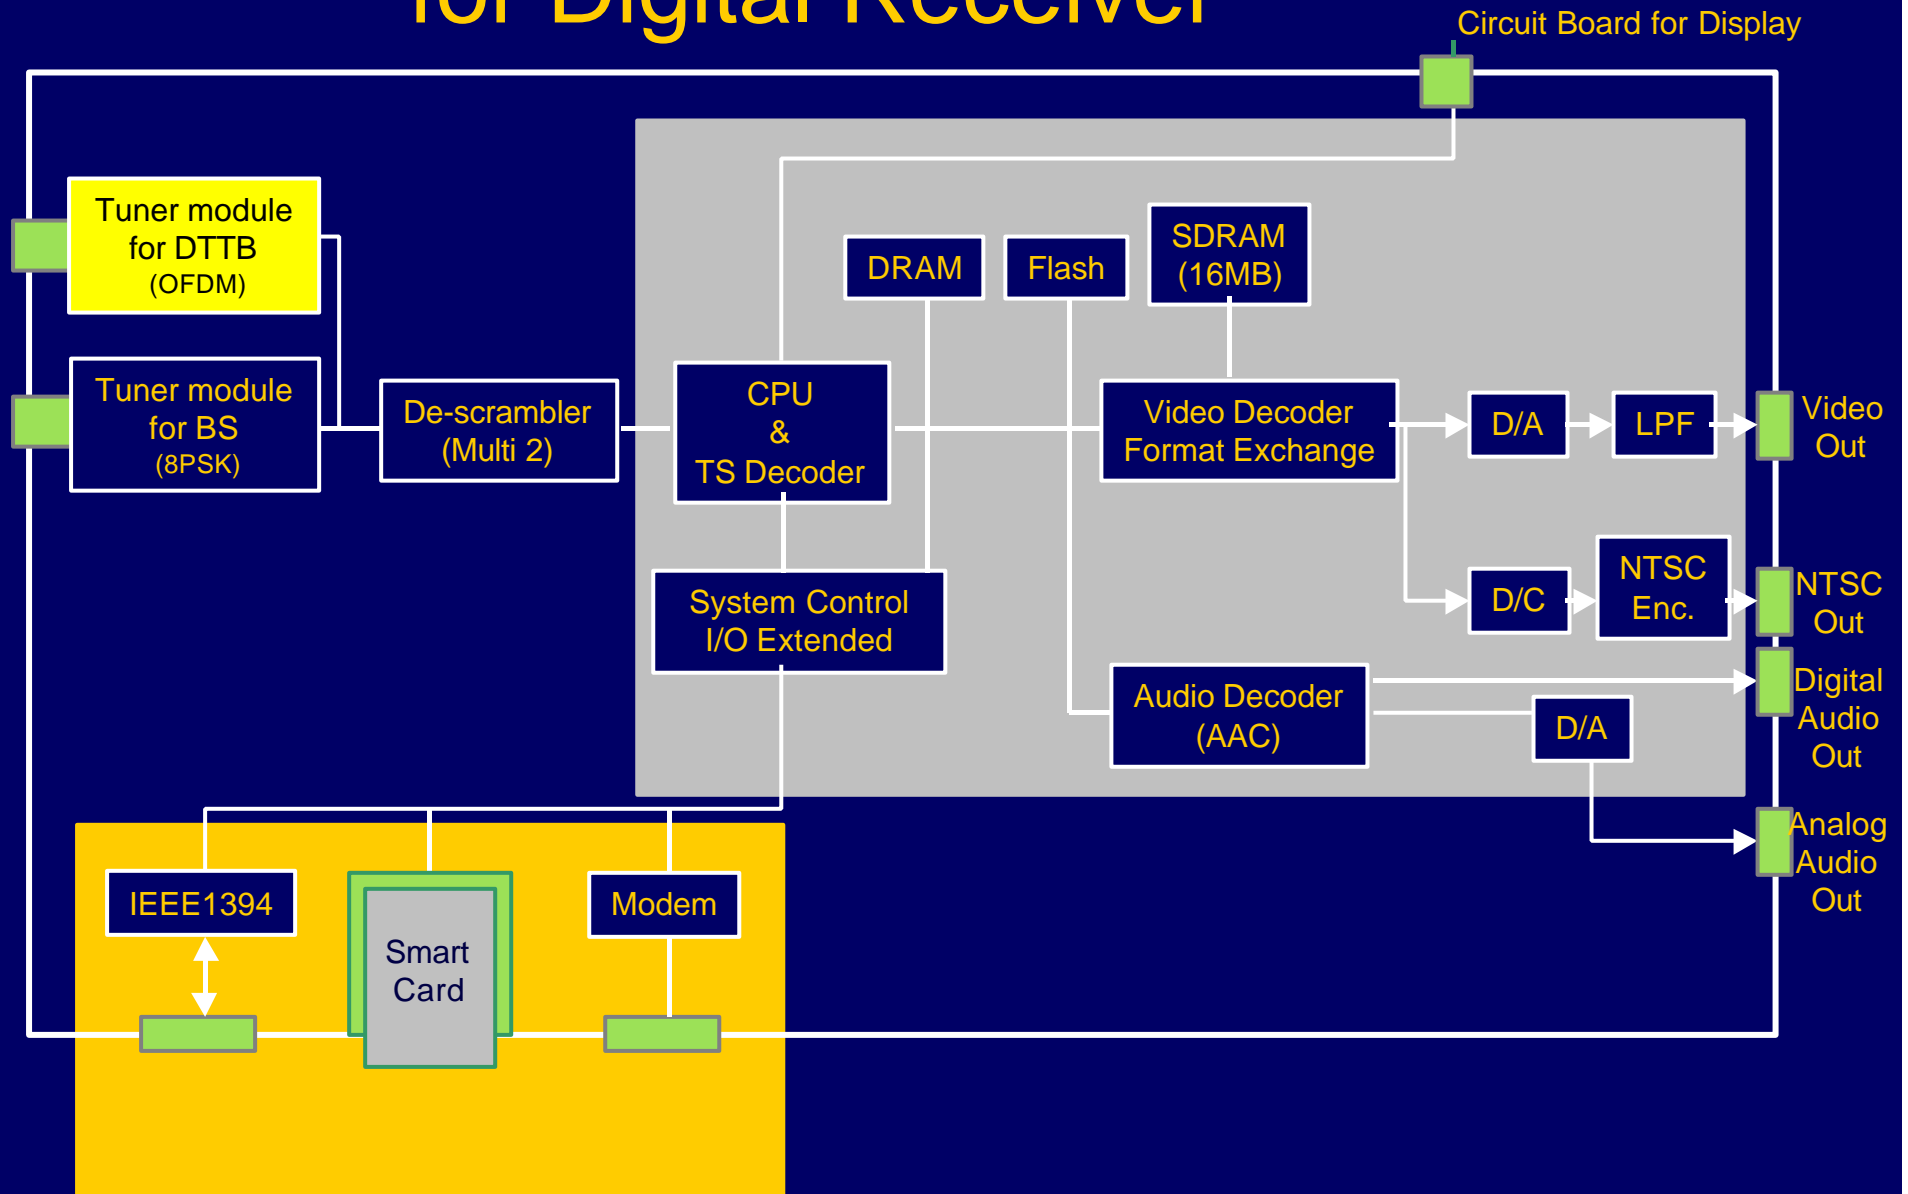

Toshiba's Receivers

TOSHIBA

BSデジタルハイビジョンチューナー [TT-D2000] (左)

BSデジタルハイビジョンテレビ デジタルFACE [3202000] (中) [3602000] (右)

Panasonic's Receiver

Example of Basic System for Digital Receiver

Example of Basic System for Digital Receiver for Brazil