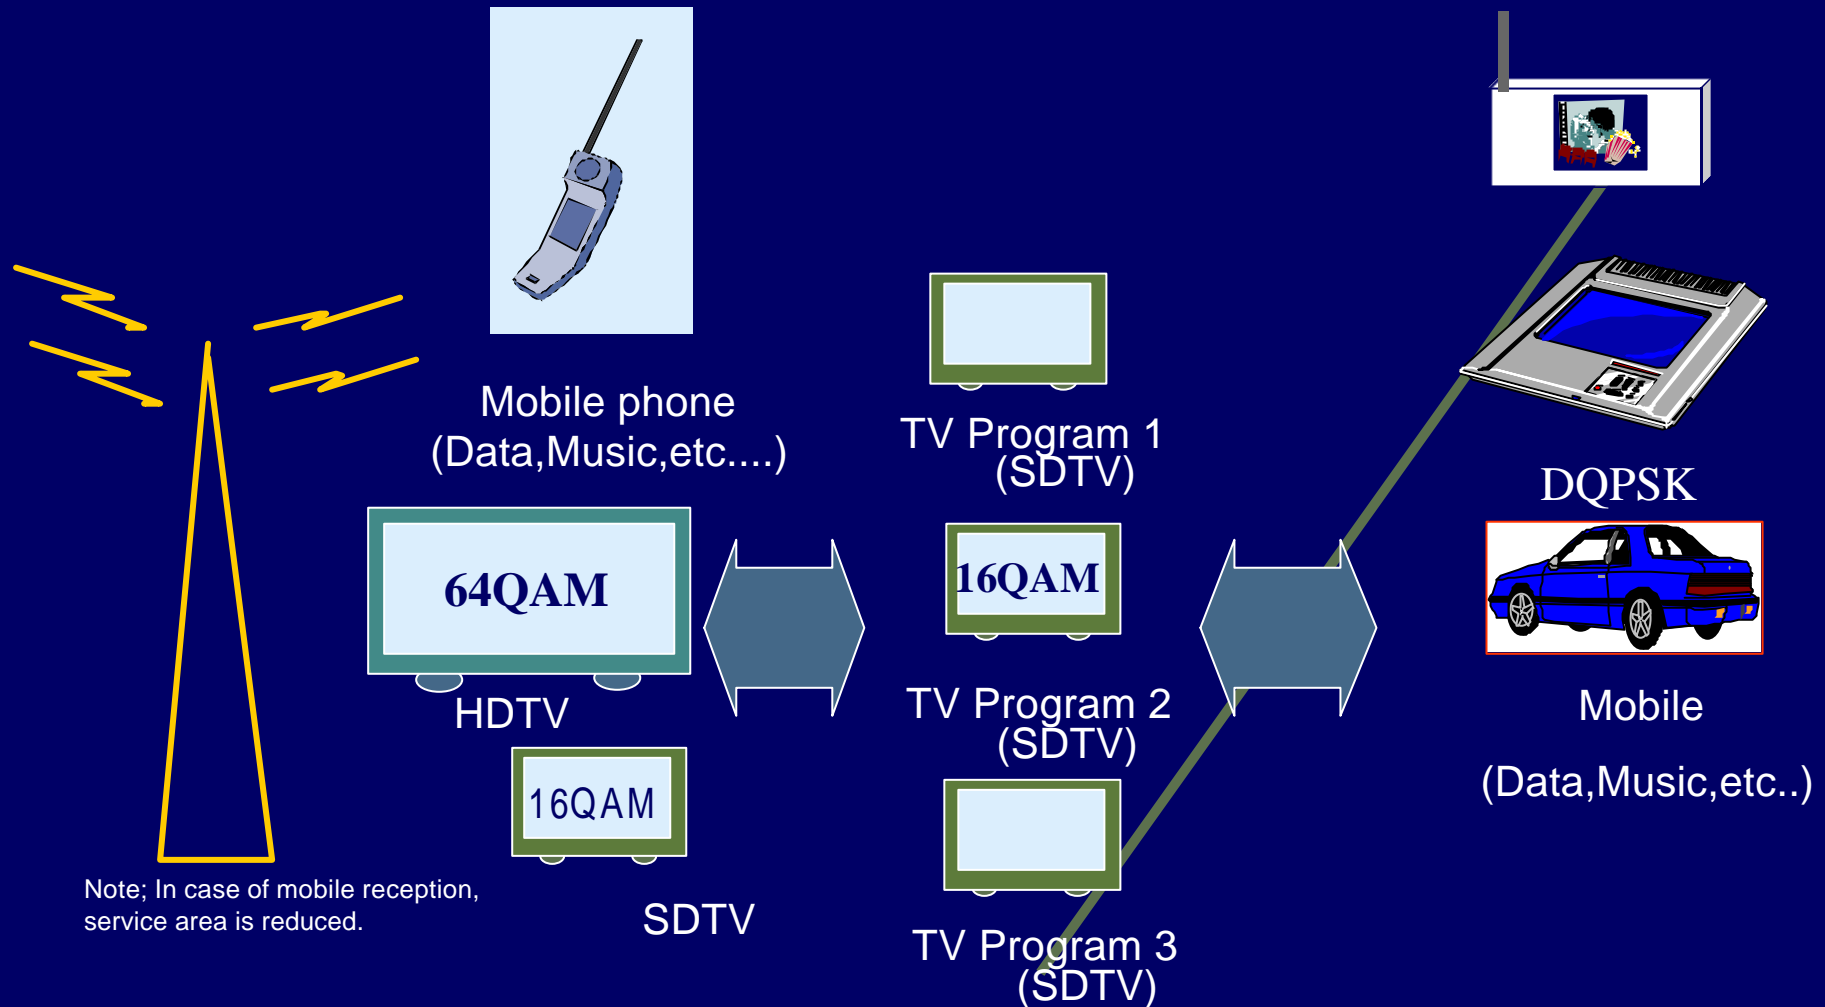

Any Combinations

TMCC make change the mode in any time and any combinations

	MODE1	MODE2	MODE3
DQPSK	Mobile SD	Mobile & Stationary HD/SDTV	Stationary HD/SDTV
QPSK			
16QAM			
64QAM			

The features of ISDB-T

Mobile Reception and Flexibility of services

- Transmission mode
 - 8k, 2k and 4k
- ISDB Family ISDB-Tn
 - Sound and data broadcasting for mobile reception

The features of ISDB-T

Mobile Reception and Flexibility of services