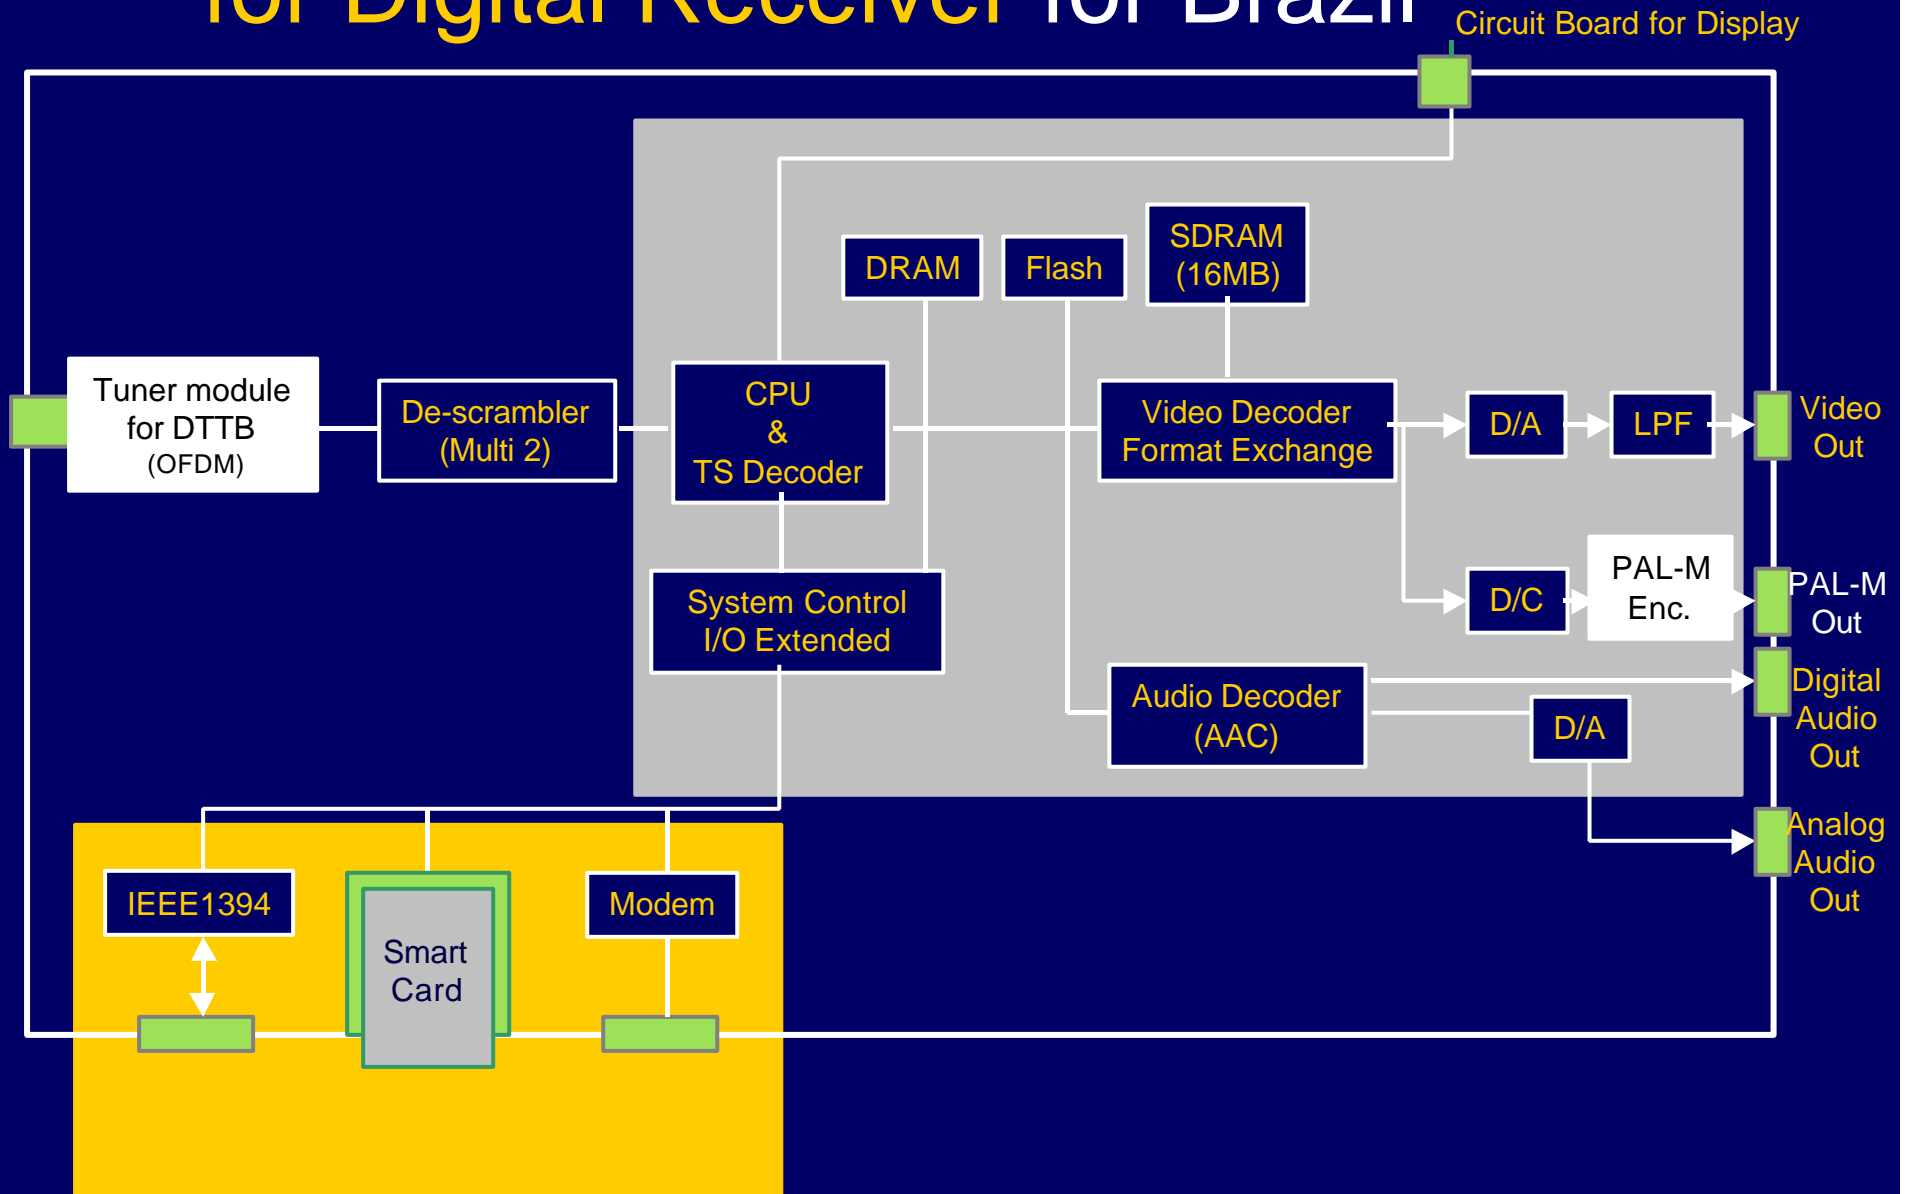

Toshiba's Receivers

TOSHIBA

BSデジタルハイビジョンチューナー [TT-D2000] (左)

BSデジタルハイビジョンテレビ デジタルFACE [3202000] (中) [3602000] (右)

Panasonic's Receiver

Example of Basic System for Digital Receiver

Example of Basic System for Digital Receiver for Brazil