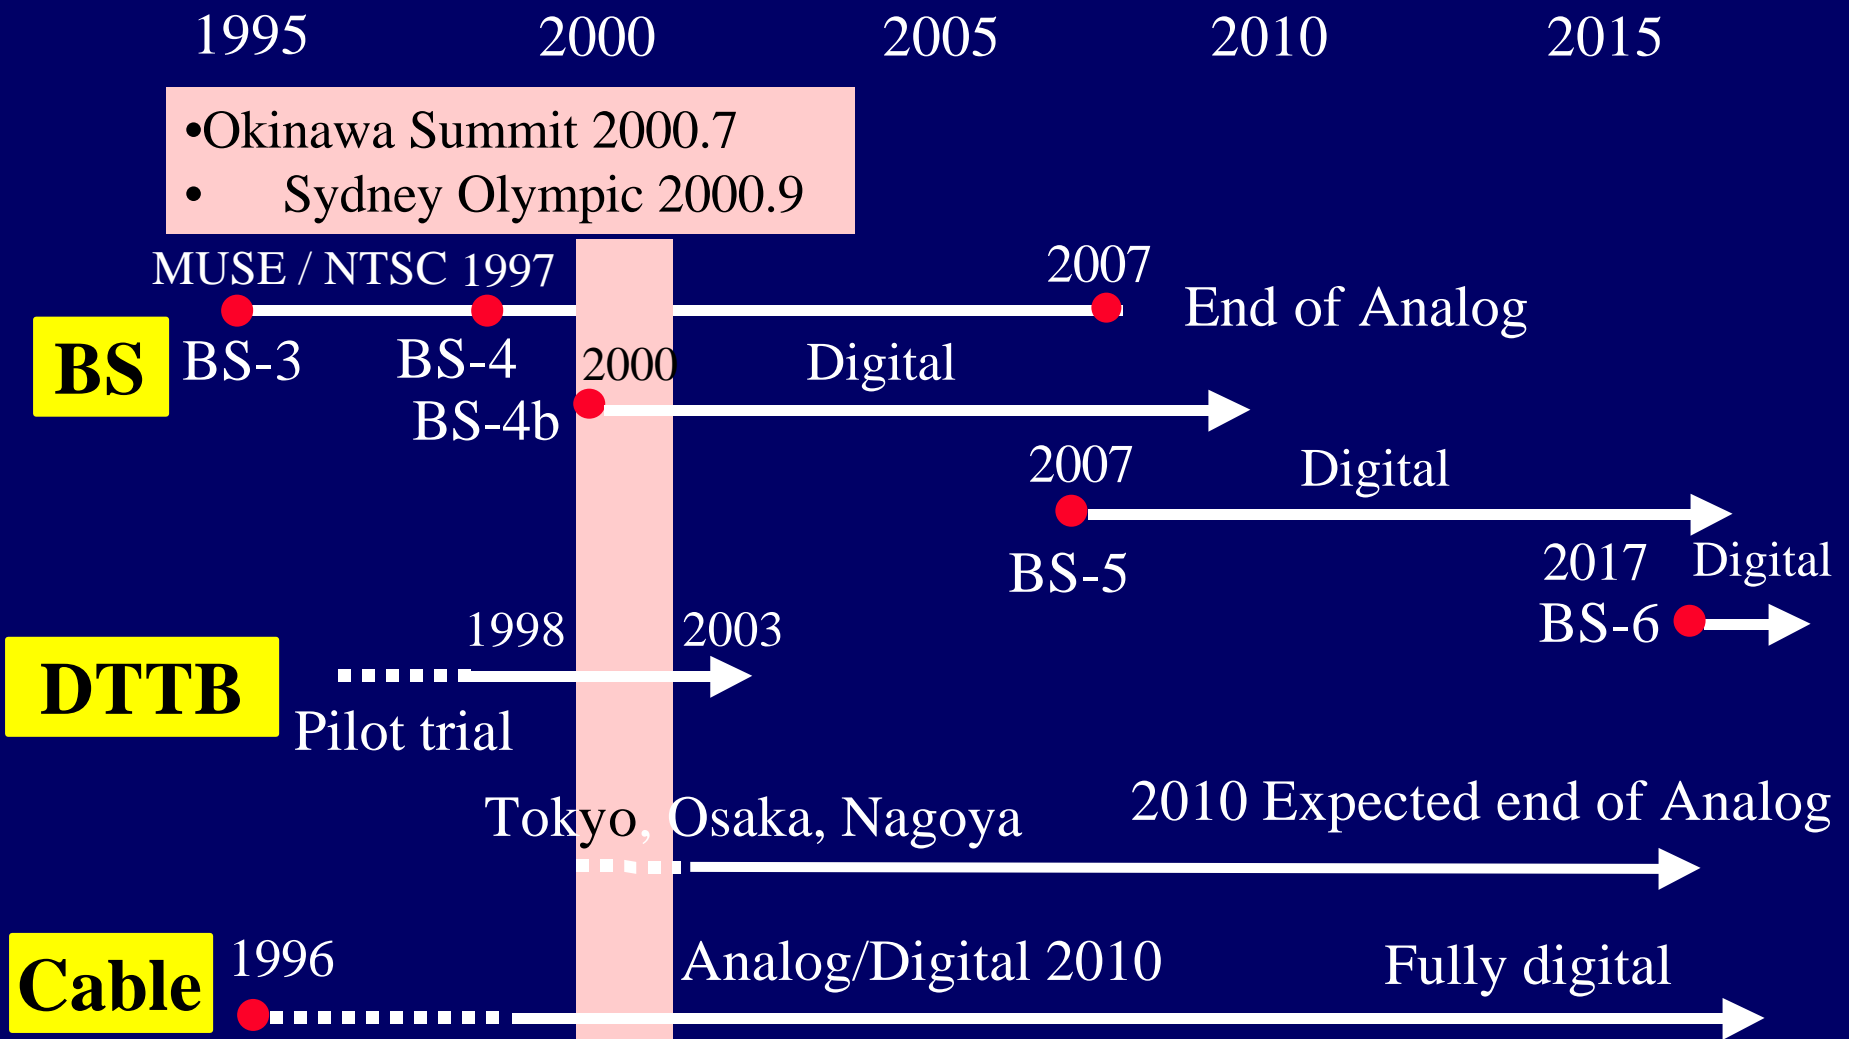

Schedule of Digital Broadcasting in Japan