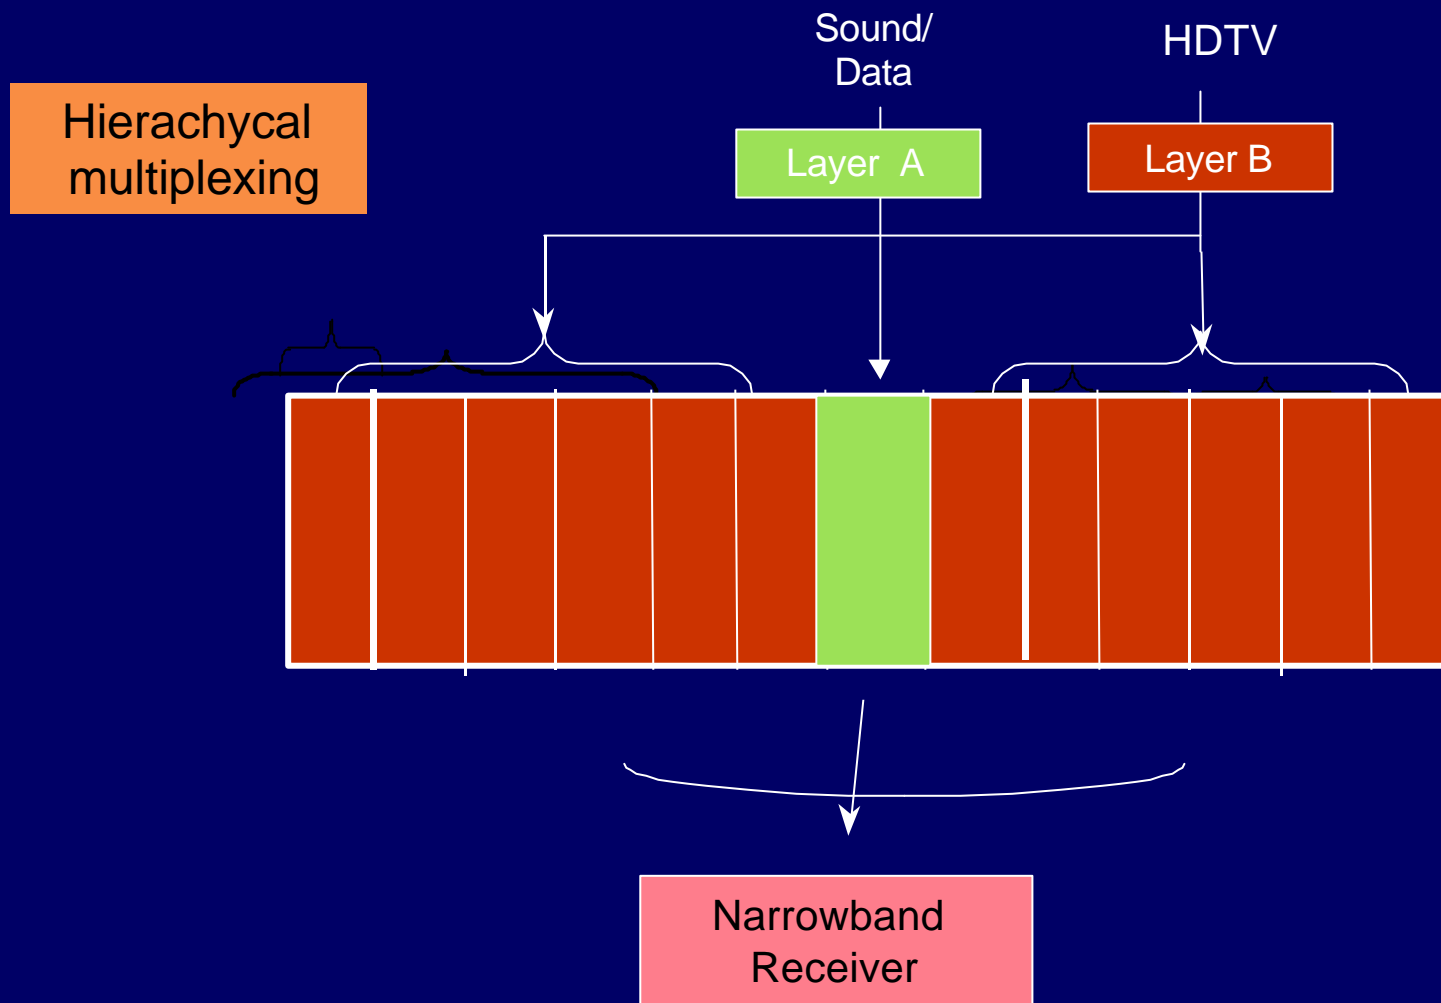

Partial Reception