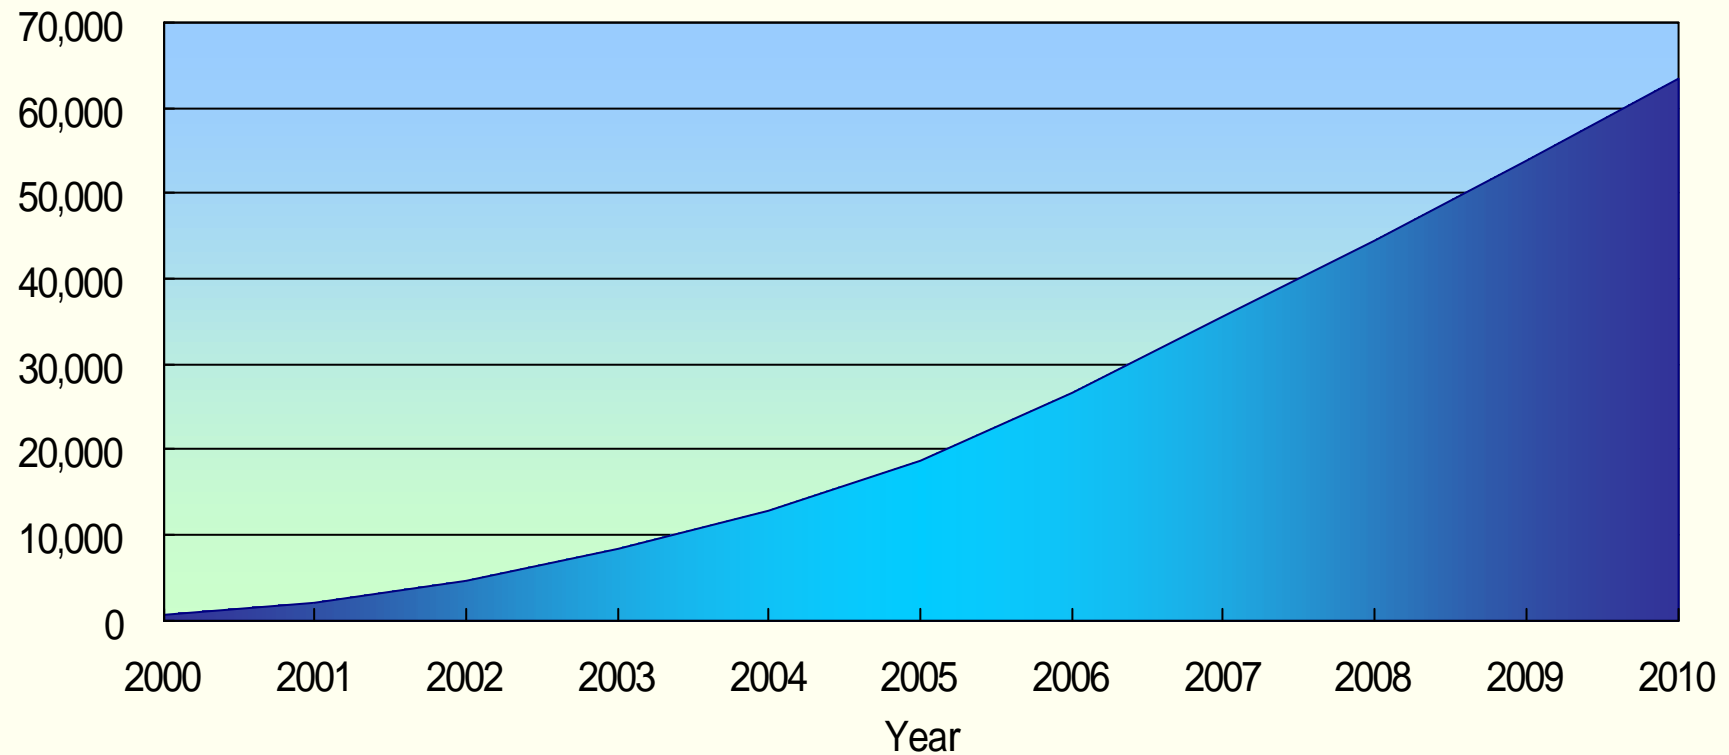

Estimated Diffusion of ISDB-S/T Receivers

(Unit: thousands)