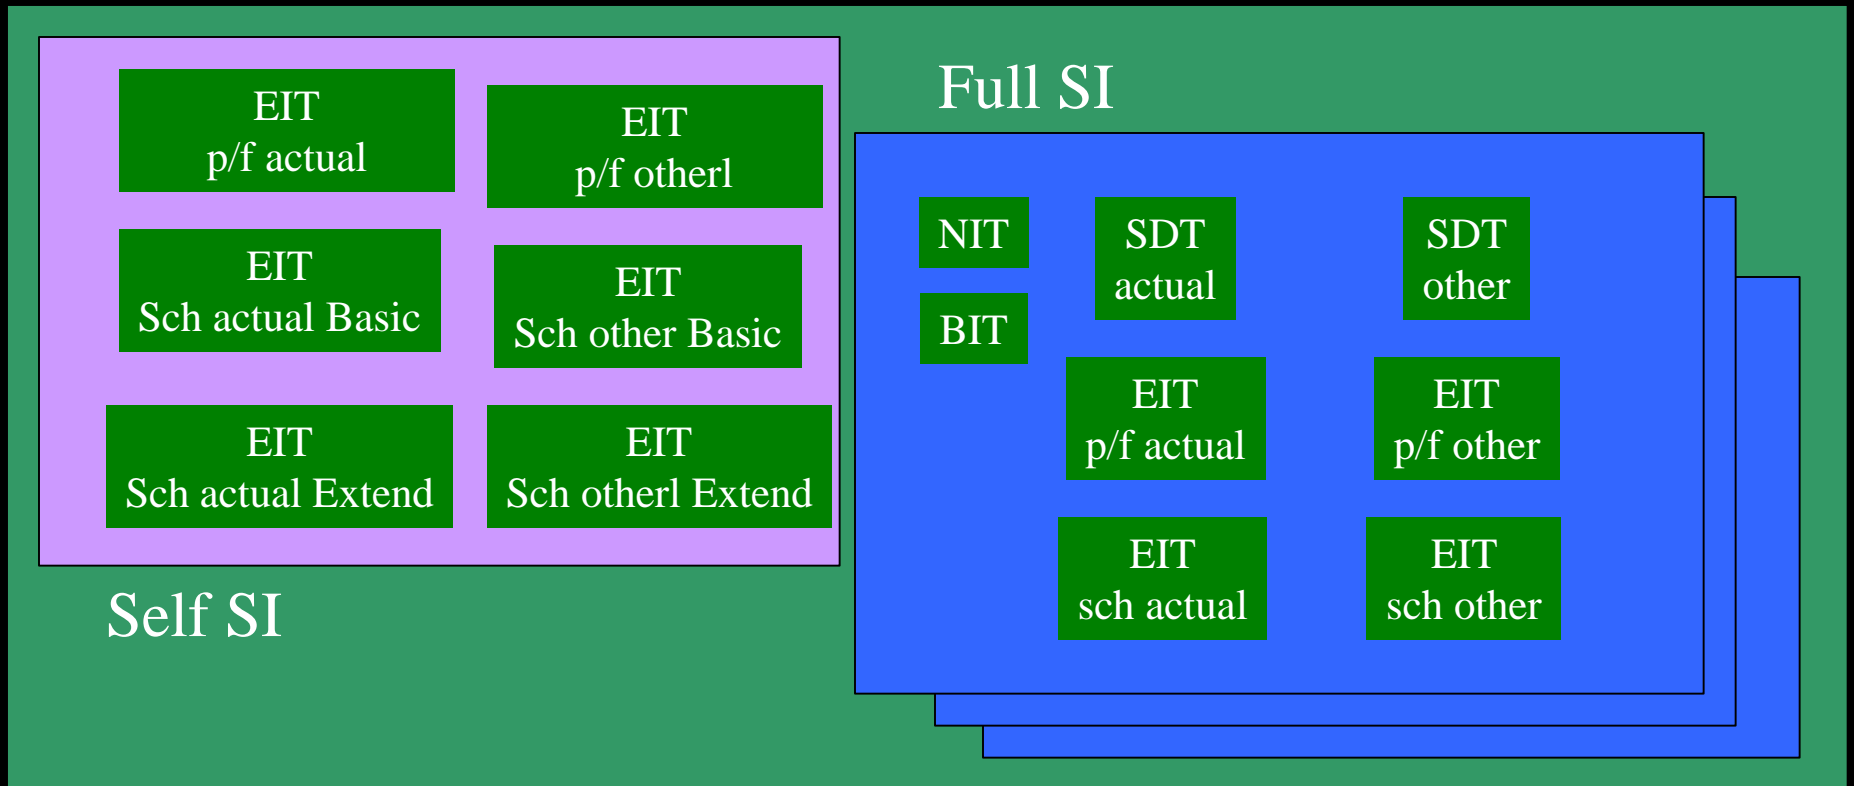

SI/EPG For Digital Broadcasting Receiver

Full SI and Self SI