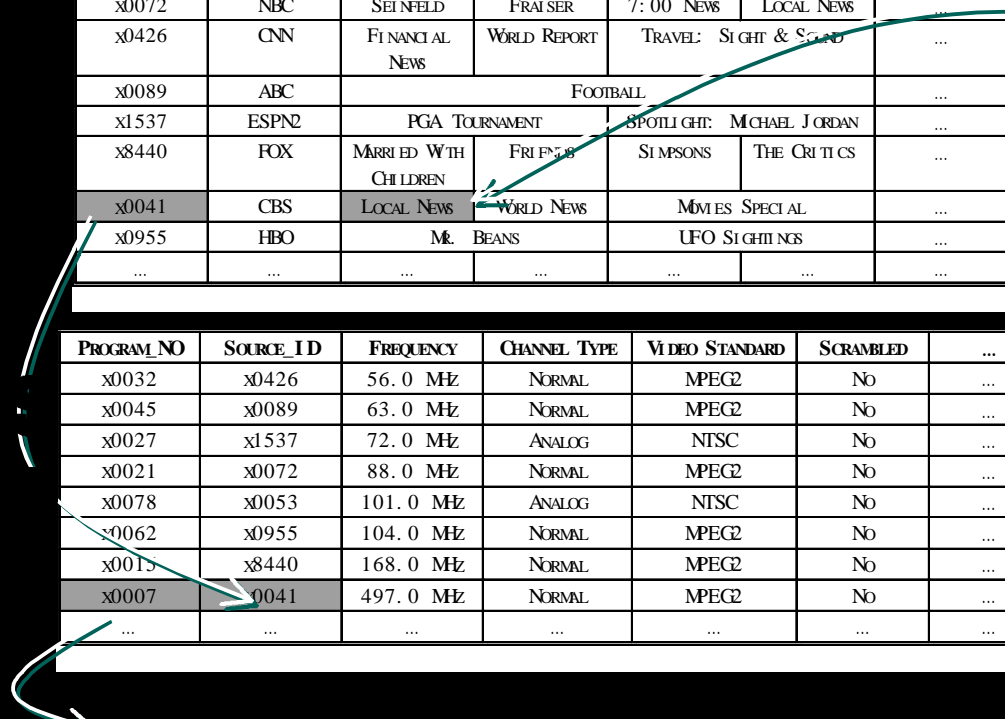

SI/EPG For Digital Broadcasting Receiver

SOURCE_ID	SOURCE_NAME	PROGRAM SCHEDULE				
		6: 00PM	6: 30PM	7: 00PM	7: 30PM	...
x0053	ESPN1	FOULS & BLOOPERS	SCORE UPDATES	BOXING		...
x0072	NBC	SEINFELD	FRAISER	7: 00 NEWS	LOCAL NEWS	...
x0426	CNN	FINANCIAL NEWS	WORLD REPORT	TRAVEL SIGHT & SCAND		...
x0089	ABC	FOOTBALL				...
x1537	ESPN2	PGA TOURNAMENT		SPOTLIGHT: MICHAEL JORDAN		...
x8440	FOX	MARRIED WITH CHILDREN	FRIENDS	SIMPSONS	THE CRITICS	...
x0041	CBS	LOCAL NEWS	WORLD NEWS	MOVIES SPECIAL		...
x0955	HBO	MR. BEANS		UFO SIGHTINGS		...
...	...	...	...	...	...	...

User Selected Program to Watch

PROGRAM_NO	SOURCE_ID	FREQUENCY	CHANNEL_TYPE	VIDEO STANDARD	SCRAMBLED	...
x0032	x0426	56.0 MHz	NORMAL	MPEG2	No	...
x0045	x0089	63.0 MHz	NORMAL	MPEG2	No	...
x0027	x1537	72.0 MHz	ANALOG	NTSC	No	...
x0021	x0072	88.0 MHz	NORMAL	MPEG2	No	...
x0078	x0053	101.0 MHz	ANALOG	NTSC	No	...
x0062	x0955	104.0 MHz	NORMAL	MPEG2	No	...
x0015	x8440	168.0 MHz	NORMAL	MPEG2	No	...
x0007	x0041	497.0 MHz	NORMAL	MPEG2	No	...
...	...	...	...	...	...	...

PROGRAM_NO	PROGRAM_MP_PID	...
x0007	x0070	...
x0015	x0150	...
x0021	x0210	...
x0027	x0270	...
x0032	x0320	...
x0045	x0450	...
x0062	x0620	...
x0078	x0780	...
...	...	...

PID	PROGRAM_NO	STREAM_TYPE	VIDEO_PID	AUDIO_PID(S)	PRIVATE_DATA_PID(S)	...
x0070	x0007	MPEG2	x0071	x0074 x0075 x0076 ...	x007A ...	...