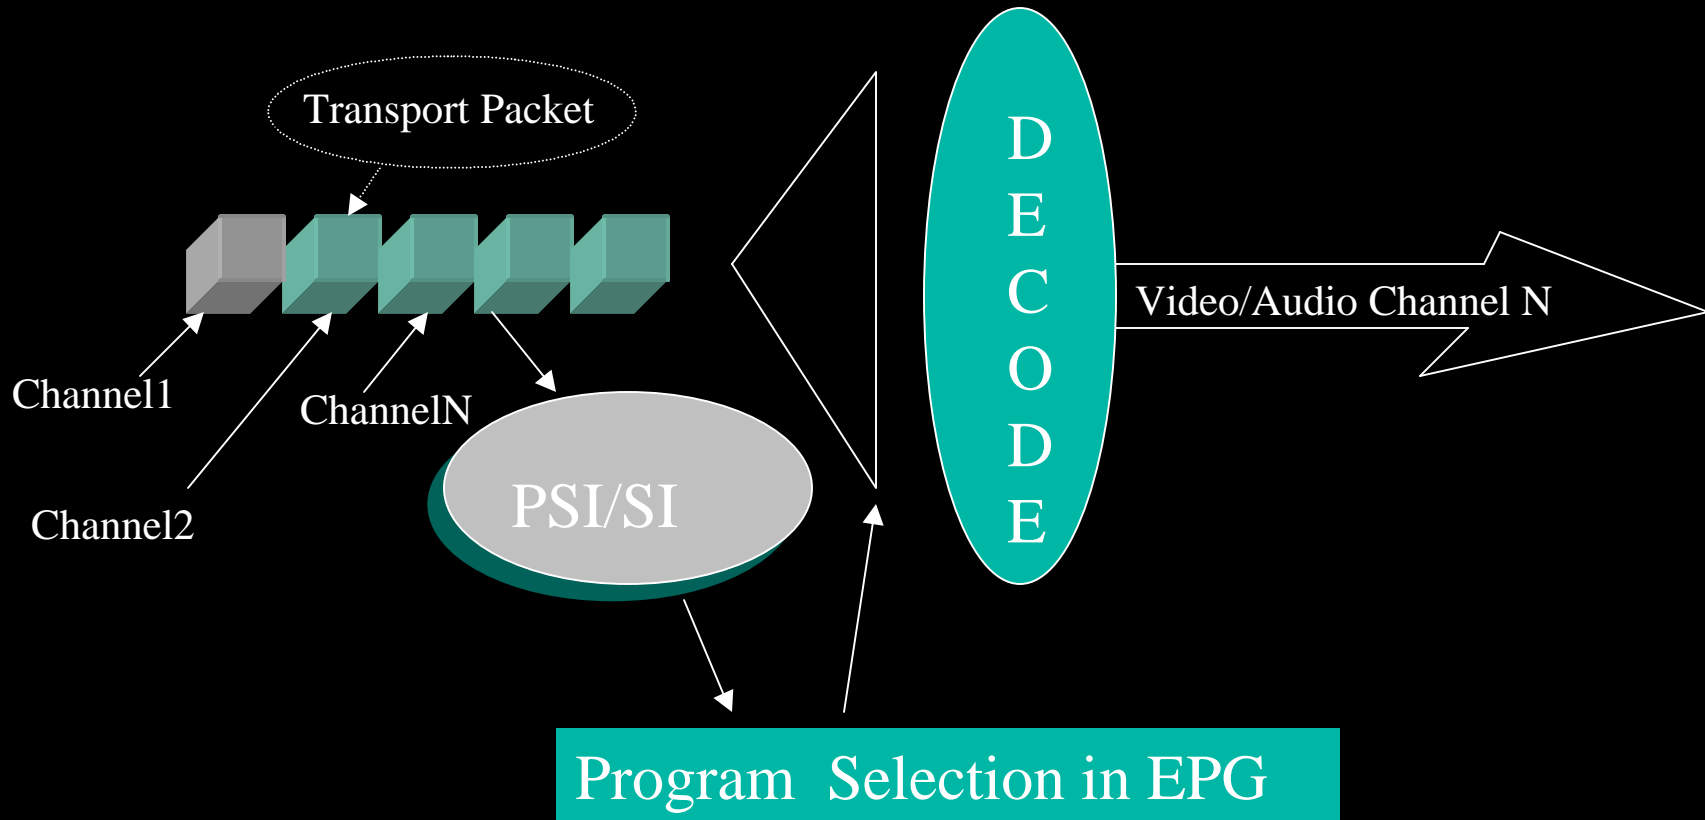

SI/EPG For Digital Broadcasting Receiver

Overview of SI