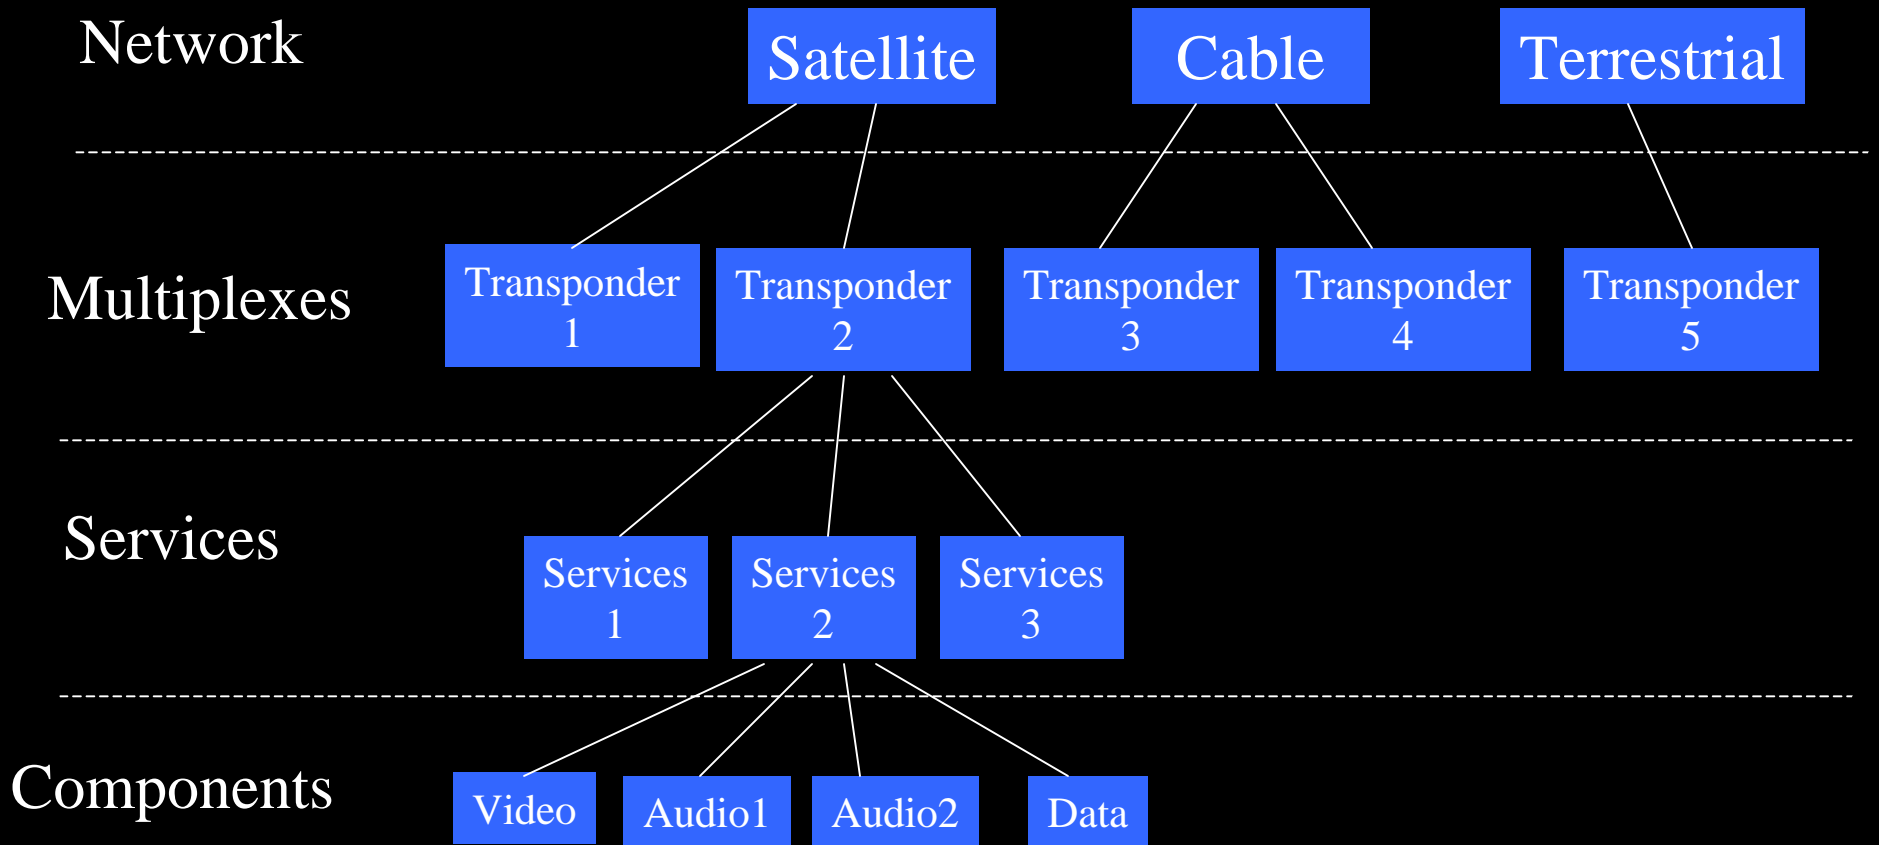

SI/EPG For Digital Broadcasting Receiver

ARIB SI

MITSUBISHI ELECTRIC CORPORATION