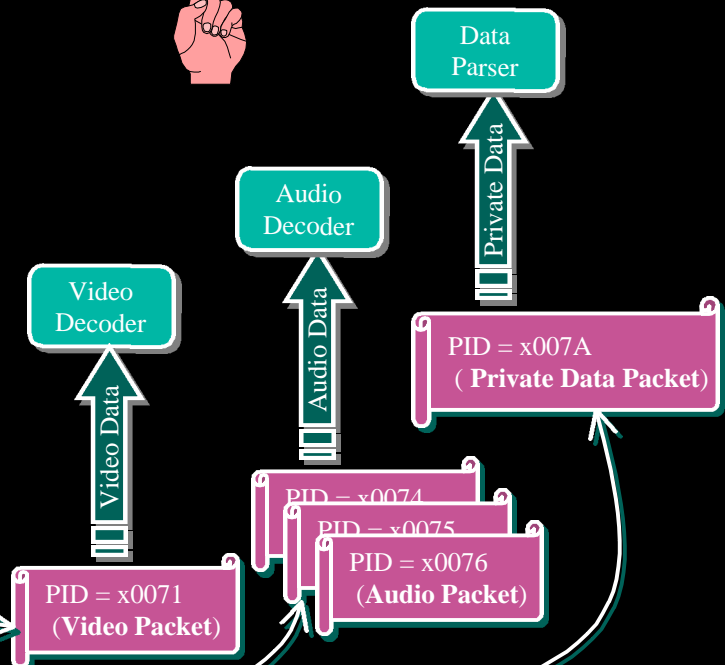

SI/EPG For Digital Broadcasting Receiver

SOURCE_ID	SOURCE_NAME	PROGRAM SCHEDULE				
		6: 00PM	6: 30PM	7: 00PM	7: 30PM	...
x0053	ESPN1	FOULS & BLOOPERS	SCORE UPDATES	BOXING		...
x0072	NBC	SEINFELD	FRAISER	7: 00 NEWS	LOCAL NEWS	...
x0426	CNN	FINANCIAL NEWS	WORLD REPORT	TRAVEL SIGHT & SCAND		...
x0089	ABC	FOOTBALL				...
x1537	ESPN2	PGA TOURNAMENT		SPOTLIGHT: MICHAEL JORDAN		...
x8440	FOX	MARRIED WITH CHILDREN	FRIENDS	SIMPSONS	THE CRITICS	...
x0041	CBS	LOCAL NEWS	WORLD NEWS	MOVIES SPECIAL		...
x0955	HBO	MR. BEANS		UFO SIGHTINGS		...
...	...	...	...	...	...	...

User Selected Program to Watch

PROGRAM_NO	SOURCE_ID	FREQUENCY	CHANNEL_TYPE	VIDEO STANDARD	SCRAMBLED	...
x0032	x0426	56.0 MHz	NORMAL	MPEG2	No	...
x0045	x0089	63.0 MHz	NORMAL	MPEG2	No	...
x0027	x1537	72.0 MHz	ANALOG	NTSC	No	...
x0021	x0072	88.0 MHz	NORMAL	MPEG2	No	...
x0078	x0053	101.0 MHz	ANALOG	NTSC	No	...
x0062	x0955	104.0 MHz	NORMAL	MPEG2	No	...
x0015	x8440	168.0 MHz	NORMAL	MPEG2	No	...
x0007	x0041	497.0 MHz	NORMAL	MPEG2	No	...
...	...	...	...	...	...	...

PROGRAM_NO	PROGRAM_MP_PID	...
x0007	x0070	...
x0015	x0150	...
x0021	x0210	...
x0027	x0270	...
x0032	x0320	...
x0045	x0450	...
x0062	x0620	...
x0078	x0780	...
...	...	...

PID	PROGRAM_NO	STREAM_TYPE	VIDEO_PID	AUDIO_PID(S)	PRIVATE_DATA_PID(S)	...
x0070	x0007	MPEG2	x0071	x0074 x0075 x0076 ...	x007A ...	...