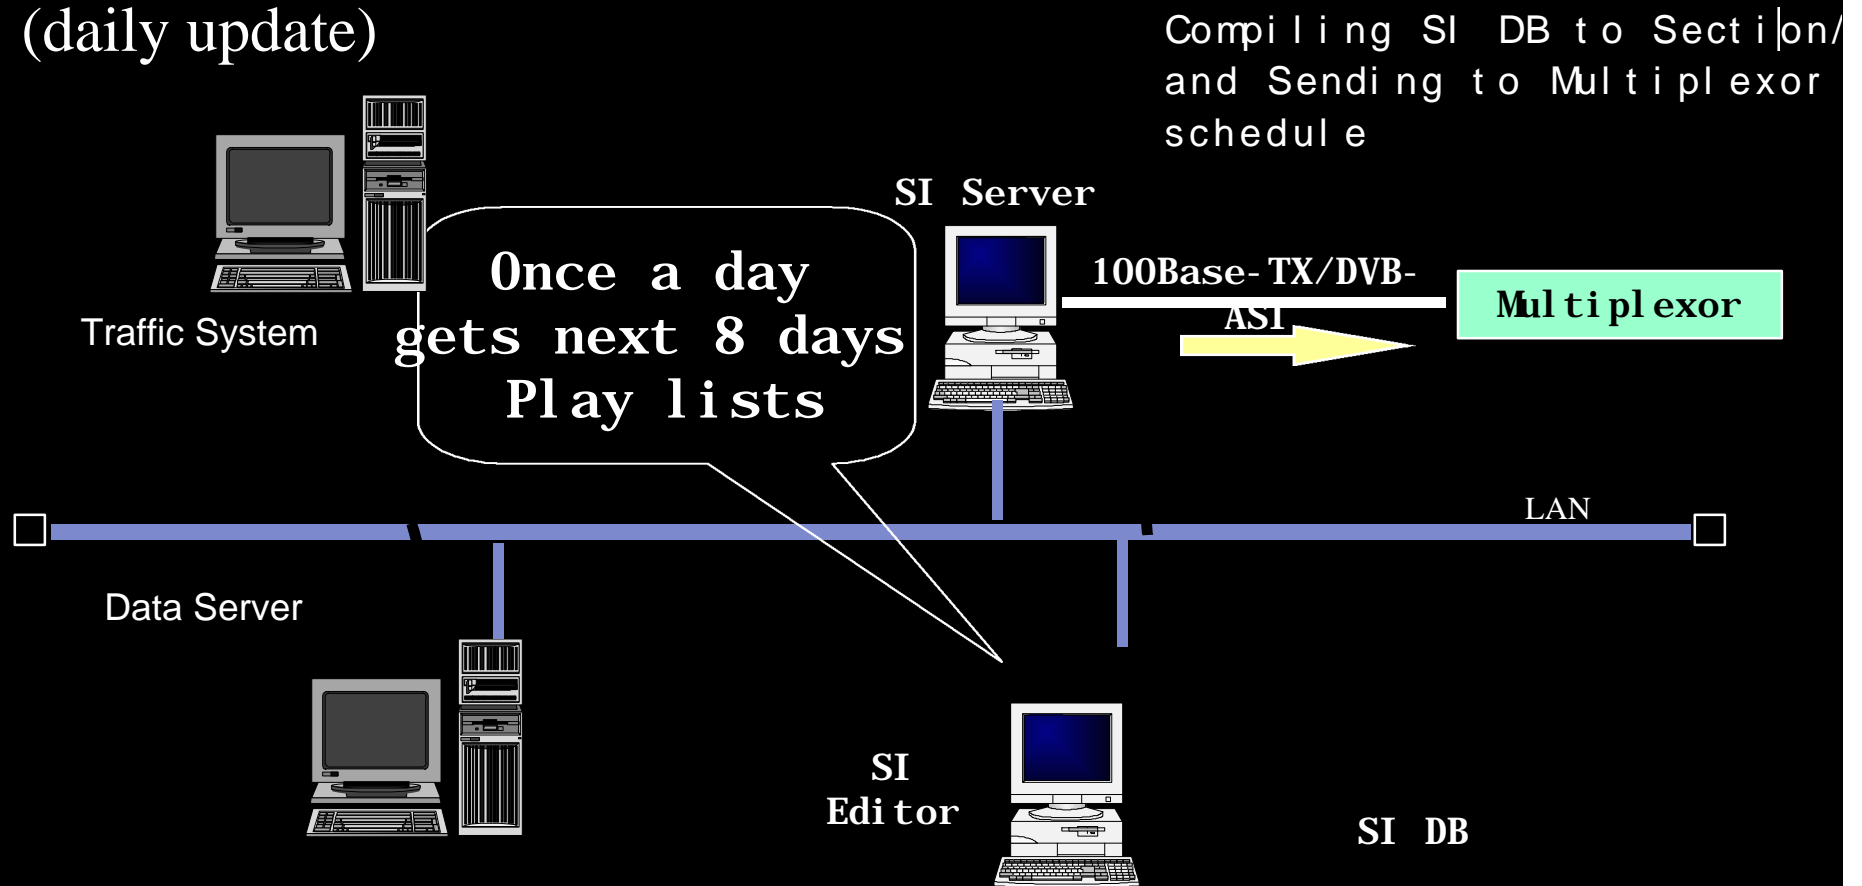

Studio Systems For Self SI

MITSUBISHI ELECTRIC CORPORATION

SI/EPG For Digital Broadcasting Receiver

Studio System For Full SI

MITSUBISHI ELECTRIC CORPORATION

SI/EPG For Digital Broadcasting Receiver

Examples of Studio system Operation (daily update)