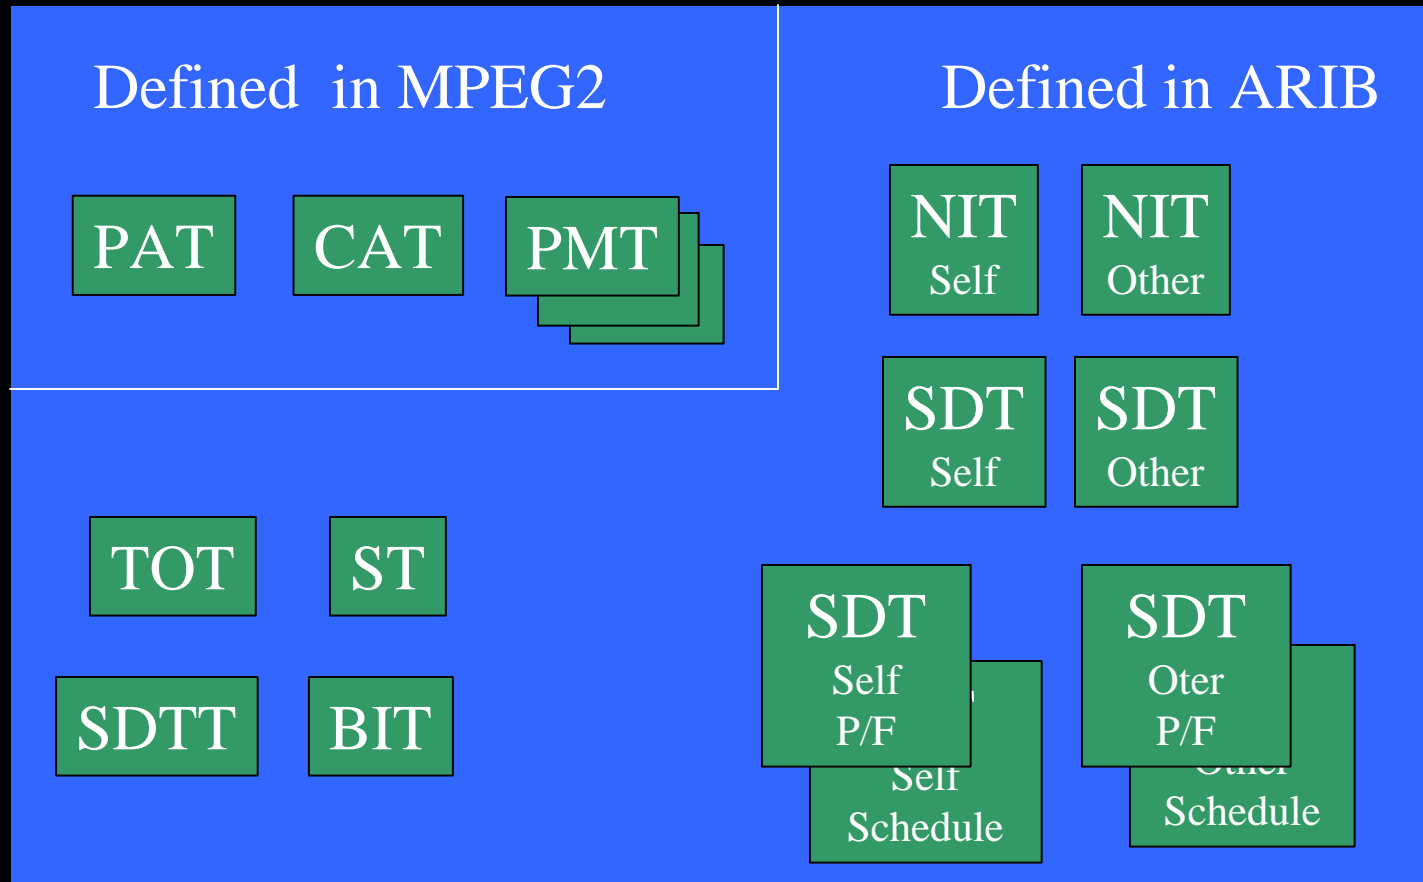

ARIB

- ARIB STD-B10
- ARIB TR-B15

DTV

- Specification for Service Information in Digital Video Broadcasting systems

ATSC

- ATSC Standard A65
Program and System Information Protocol For Terrestrial Broadcast And Cable (PSIP)

MITSUBISHI ELECTRIC CORPORATION

SI/EPG For Digital Broadcasting Receiver

ARIB SI

- ARIB STD-B10

[Service Information For Digital Broadcasting System]

September 1997 Ver. 1.0

July 1998 Ver. 1.1

May 1999 Ver. 1.2

- ARIB TR-B15 Part2 Section4

[PSI/SI Operational Guideline]

MITSUBISHI ELECTRIC CORPORATION

SI/EPG For Digital Broadcasting Receiver

ARIB SI

MITSUBISHI ELECTRIC CORPORATION

SI/EPG For Digital Broadcasting Receiver

ARIB SI

SI/EPG For Digital Broadcasting Receiver

SOURCE_ID	SOURCE_NAME	PROGRAM SCHEDULE				
		6: 00PM	6: 30PM	7: 00PM	7: 30PM	...
x0053	ESPN1	FOULS & BLOOPERS	SCORE UPDATES	BOXING		...
x0072	NBC	SEINFELD	FRAISER	7: 00 NEWS	LOCAL NEWS	...
x0426	CNN	FINANCIAL NEWS	WORLD REPORT	TRAVEL SIGHT & SCAND		...
x0089	ABC	FOOTBALL				...
x1537	ESPN2	PGA TOURNAMENT		SPOTLIGHT: MICHAEL JORDAN		...
x8440	FOX	MARRIED WITH CHILDREN	FRIENDS	SIMPSONS	THE CRITICS	...
x0041	CBS	LOCAL NEWS	WORLD NEWS	MOVIES SPECIAL		...
x0955	HBO	MR. BEANS		UFO SIGHTINGS		...
...